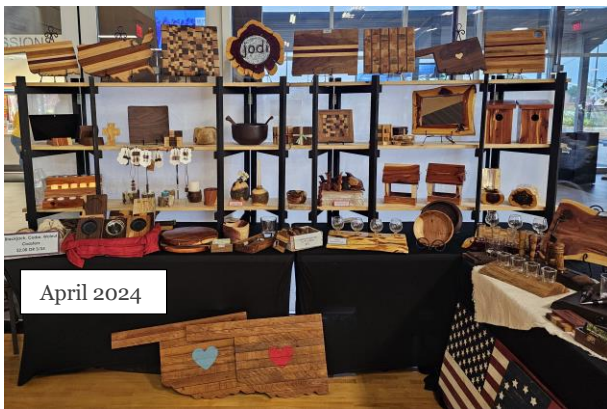

Joel and Diane

Jodi Wood Artisans, LLC
Norman, Oklahoma
jodiwoodartisans.com
jodiwoodartisans@gmail.com

Our products are currently available at:
Wunderhaus Design and Consign
Royal Pipes and Tobacco
Norman Firehouse Art Center

Upcoming shows:
Home Based Business Fair, Norman 11/15-11/16/24
Firehouse Holiday Gift Gallery, Norman 11/19-12/22/24
The Santa Market, OKC 11/22-11/23/24
Mini Merry Marketplace, Moore 12/06/24

Tree fact! “Woodn’t” you know? In a process known as evapotranspiration, trees take up water from the ground and release it through the surface of their leaves, cooling the surrounding air.